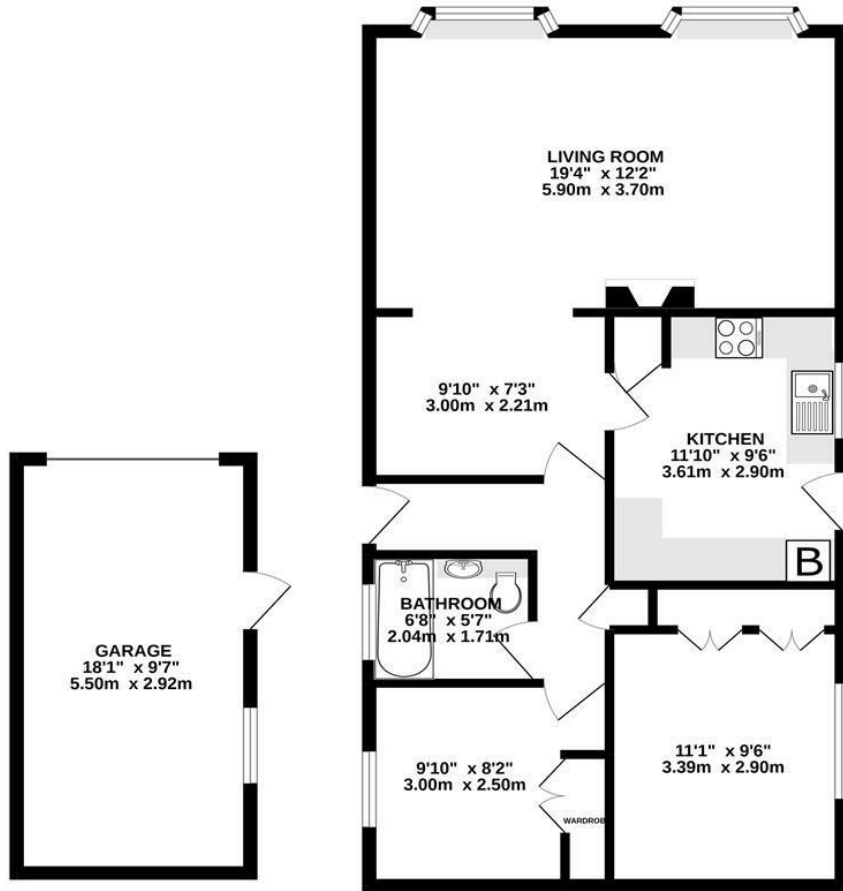

GROUND FLOOR
896 sq.ft. (83.2 sq.m.) approx.